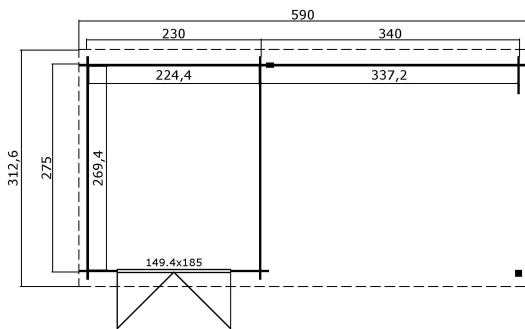

 28 mm
 2
 8
 **GUARANTEE**
2 YEARS

PACKAGING: 1 PALLET(S)

 440 x 118 x 50 cm
 700 kg

EAN 4743329200862

DIMENSIONS

Floor area	15.20 m ²
Roof dimensions	3.13 x 5.90 m
Cubic volume	≈ 32.5 m ³
Wall height	≈ 2.00 m
Ridge height	≈ 2.28 m
Front overhang	≈ 10 cm

WINDOWS & DOORS

1 x Double door (SGA+28*)	149.4 x 185.0 cm
---------------------------	------------------

*SGA+28: Single Glazed Action with 28 mm Frame

ROOF & FLOOR

Roof boards	15x90 mm
Roof surface	18.88 m ²
Roof angle	≈ 12 °